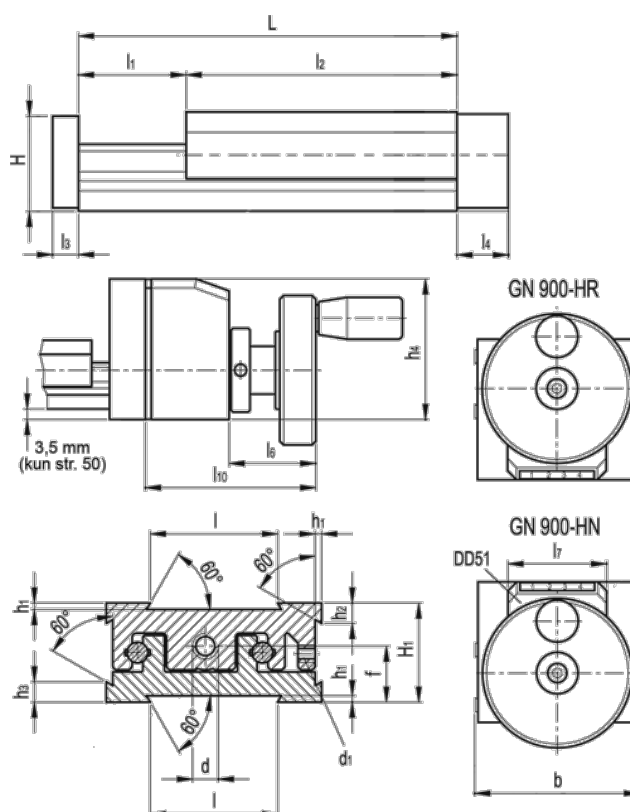

# Data Sheet

Article number: 20780020

Description: Adjustable slide unit  
GN 900-80-145-25-HR-1

## Measures

b = 80	h3 = 10.0	l7 = 33
d = M8x1	h4 = 51	l10 = 66
d1 = M5	l = 50	
f = 20.5	L - l1 = 145-25	
H = 35.5	l2 = 120	
h1 = 2.0	l3 = 8	
H1 = 36	l4 = 16	
h2 = 10.0	l6 = 31	